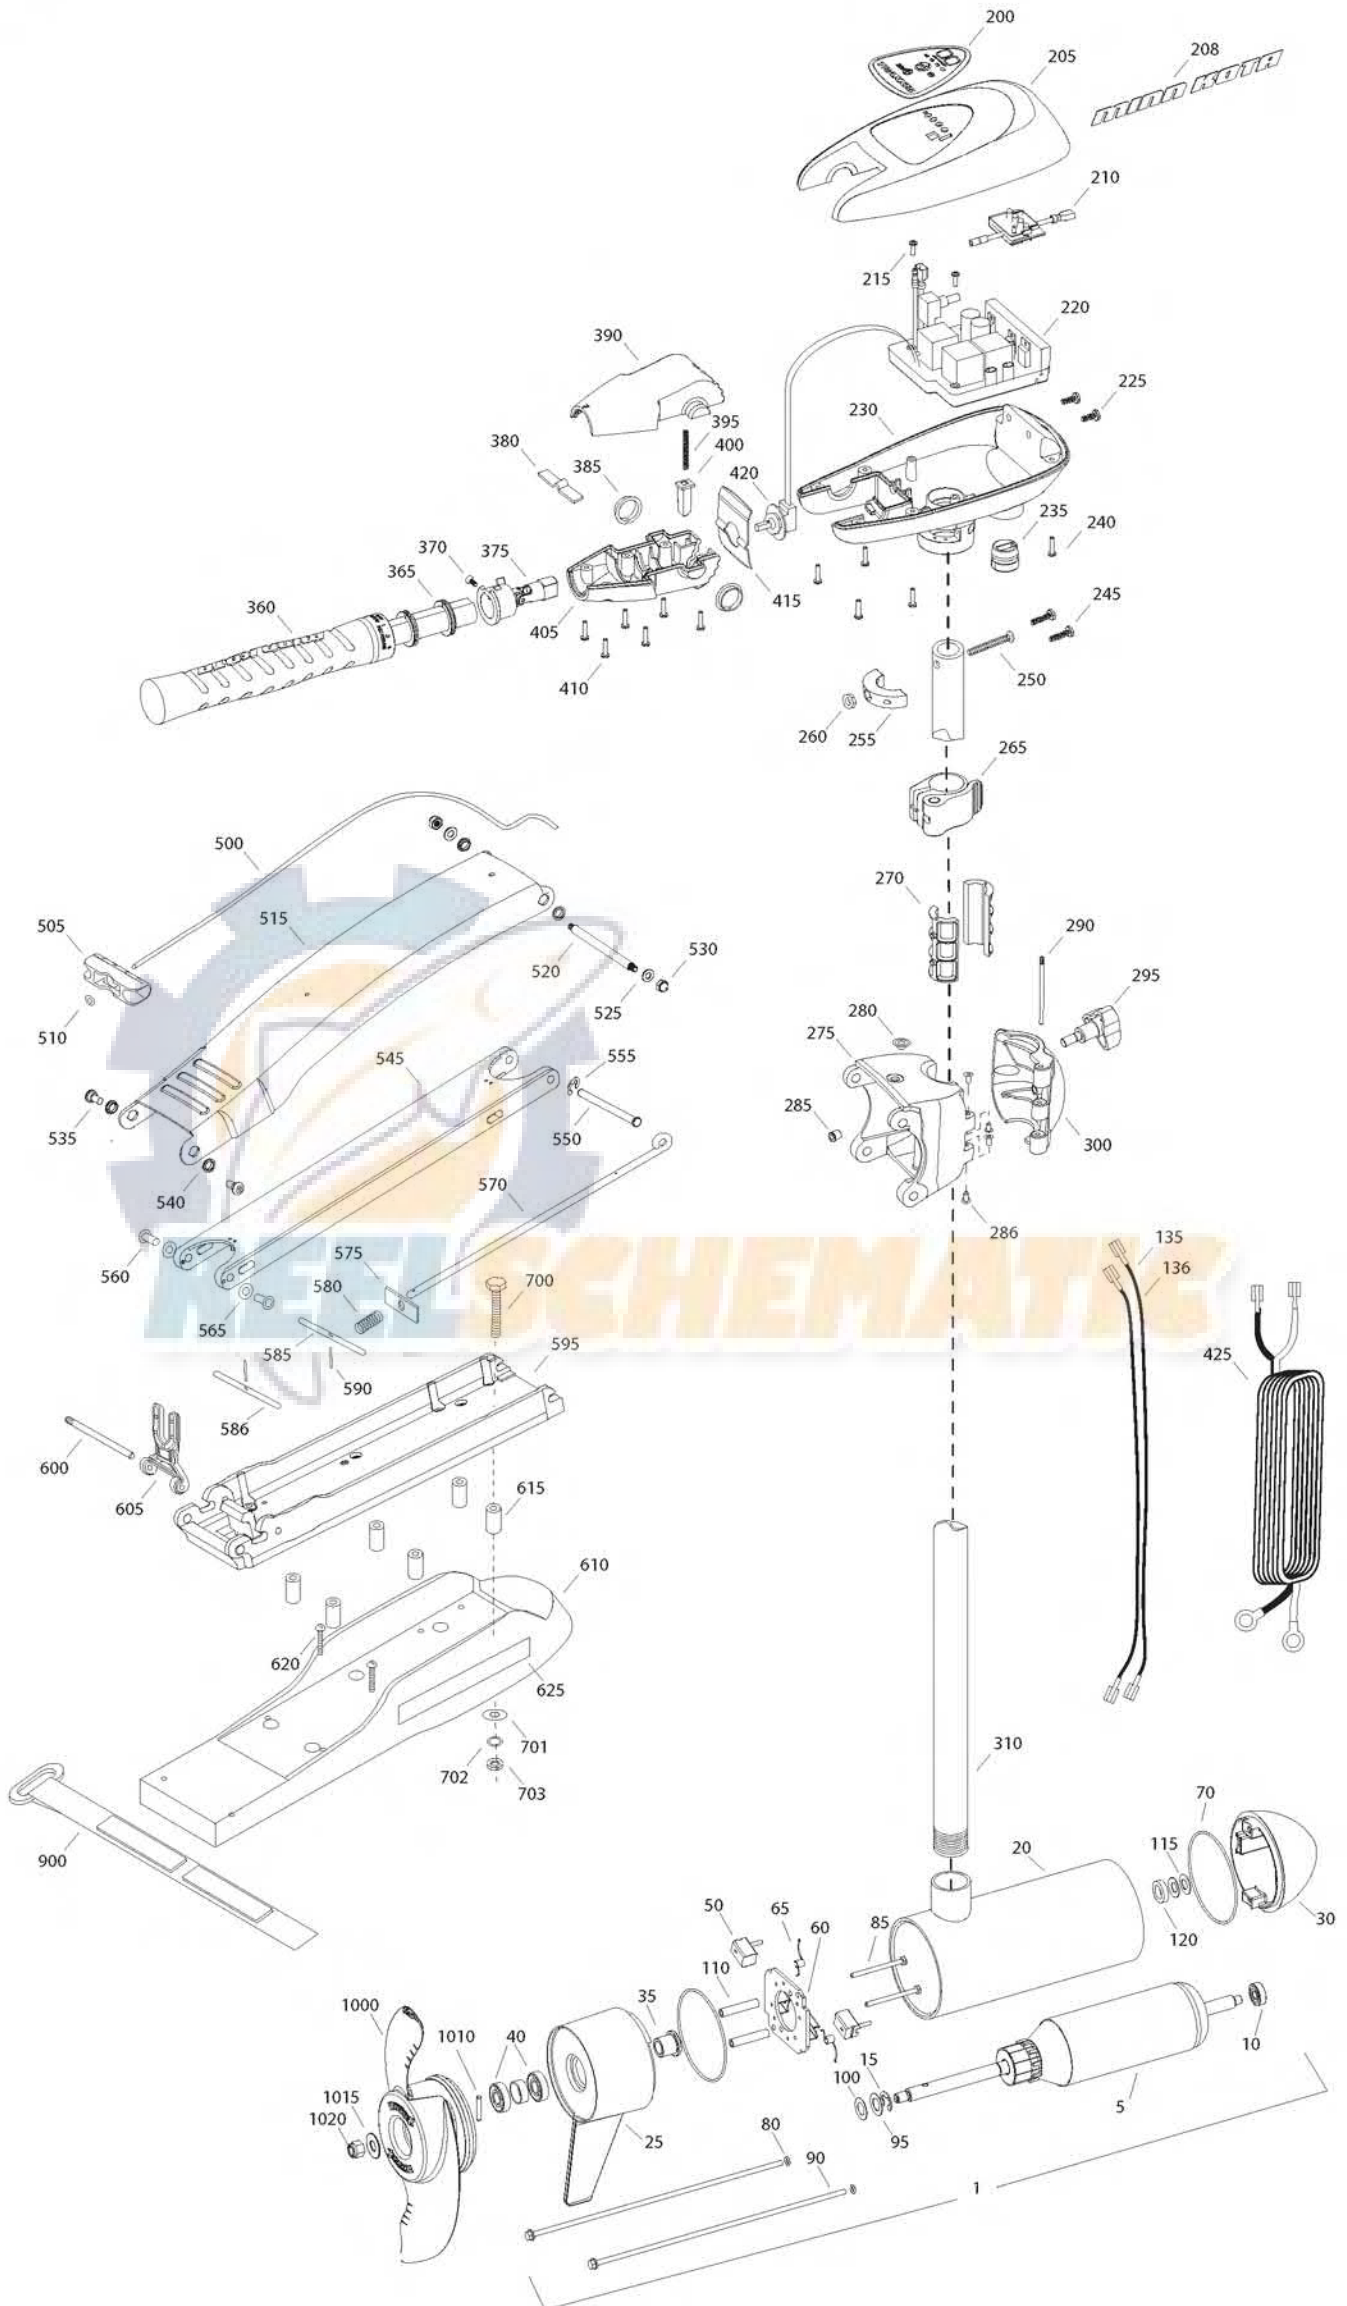

RT80/SM LATCH & DOOR  
80 LBS THRUST  
24 VOLT 56 AMPS  
52" SHAFT

for use with "N" serial numbers  
2-year warranty

Item	P/N	Description	Qty	Item	P/N	Description	Qty	Item	P/N	Description	Qty
1	2316228	24V Motor 52" SW	1	■	2990957	Handle assy, VARS [360-410]	1				
5	2-100-214	Armature assembly	1	360	2990456	Grip/handle assy, VARS [360-375]	1	■	1378132	Propeller kit WW2	
10	140-010	Bearing	1	365	2060015	Bearing, handle	2	■	2994876	Propeller bag assy	
15	788-040	Retaining ring	1	370	2063405	Screw, #6 PFH SS	1	1000	2331160	Propeller WW2	1
20	2-200-397	Center housing assembly	1	375	2884092	Yoke / spider assy, VARS	1	1010	2262658	Drive pin, large	1
25	2-300-340	Brush end housing assembly	1	380	2302742	Spring, detent, off	1	1015	2091701	Washer, prop, large	1
30	421-376	Plain end housing assembly STD	1	385	2060005	Bearing, handle pivot	2	1020	2198401	Nut, nylock, prop, Anode	1
35	144-017	Flange bearing	1	390	2060900	Handle pivot, top	1				
40	880-025	Seal	2	395	2302745	Spring, release button	1				
50	188-094	Brush	2	400	2063700	Button, release	1				
60	9-738-004	Brush plate assembly	1	405	2060905	Handle pivot, bottom	1				
65	975-041	Brush spring	2	410	2303412	Screw, #6 x 5/8 SS	6				
70	701-043	O-ring, motor	2								
70	701-009	O-ring, thru-bolt	2	415	2062715	Spring, handle pivot	1				
85	830-027	Screw, 10-32 x 2	2	420	2061700	Washer, pot holder	1				
90	830-094	Thru-bolt	2	425	2992523	Leadwire assy	1				
95	990-051	Washer, steel	2								
100	990-052	Washer, nylatron	2	■	2991845	Mount, Bow Assy	1				
110	973-025	Spacer, brush plate	2			[500-625]					
115	992-010	Washer, Belleville	2	500	2251601	Rope	1				
120	990-045	Spacer, thrust	1	505	2150400	Pull grip	1				
135	640-018	Leadwire, black	1	510	2151700	Washer	1				
136	640-123	Leadwire, red	1	515	2264244	Arm, upper, std, sw	1				
■	2889460	Seal and O-ring Kit		520	2262604	Pin, bowguard, upper	1				
				525	2261722	Washer, 5/16", ss	2				
200	2195659	Decal, c-box cover	1	530	2223100	Nut, 5/16-18 SS	2				
205	2060296	C-box cover	1	535	2263500	Bolt, shoulder	2				
208	2325666	Decal - MinnKota	2	540	2293501	Bushing, SS	2				
210	2074081	Battery meter, 24v SW	1	545	2994351	Arm, Lower, std, sw	1				
215	3043427	Screw, #8 x 7/8 SS	2	550	2262622	Pin, clevis ss	1				
220	2184017	Control board, 24/36V	1	555	2263011	E-clip, ss	1				
■	2888411	Potentiometer Replacement Kit		560	2267318	Bushing, nyliner	2				
225	2303434	Screw, #8-30 x 5/8 SS	2	565	2261708	Washer, spacer, .010 thk	as req'd				
230	2062503	Control box, VARS, SW	1	570	2153603	Eyeshaft, ss	1				
235	2062905	Strain relief	1	575	2262703	Spring stop	1				
240	2303412	Screw, #6 x 5/8 SS	6	580	2152701	Spring, lock bar, ss	1				
245	2263434	Screw, #8 x 1 SS	2	585	2233621	Lock bar, front, ss	1				
250	2263406	Screw, #10-24 x 2 SS	1	586	2233623	Lock bar, back, ss	1				
255	2061517	Collar, c-box	1	590	2152612	Spring pin, ss	2				
260	2333101	Nut, 10-24, nylock, SS	1	595	2773983	Bowplate w/ insert, std, fw	1				
265	2991521	Cam lock/depth collar assy	1	600	2260505	Hinge pin, ss	1				
				605	2293811	Yoke, Max	1				
■	2991808	Hinge & door assembly [270-300]	1	610	2263917	Motor rest, std, fw	1				
270	2151532	Hinge sleeve	2	615	2261505	Spacer, motor rest	6				
275	2991782	Hinge base assembly	1	620	2263434	Screw, #8, SS	2				
280	2232315	Eyelet SS	1	625	2065677	Decal, motor rest	2				
286	2236001	Bushing, nyliner	4								
285	2264706	Insert, hinge base	1	■	2994830	Bag assembly	1				
290	2262642	Pin, hinge door	1	700	2263431	Screw, 1/4-20 x 3 1/2" PPH, SS	6				
295	2260902	Knob, door	1	701	2301720	Washer, rubber mounting	6				
300	2261859	Hinge door	1	702	2261713	Washer, 1/4 SS	6				
				703	2263101	Nut, 1/4-20 Nylock, SS	6				
310	2002014	Tube Composite 52"	1								
				900	2263804	Strap, hold down	1				